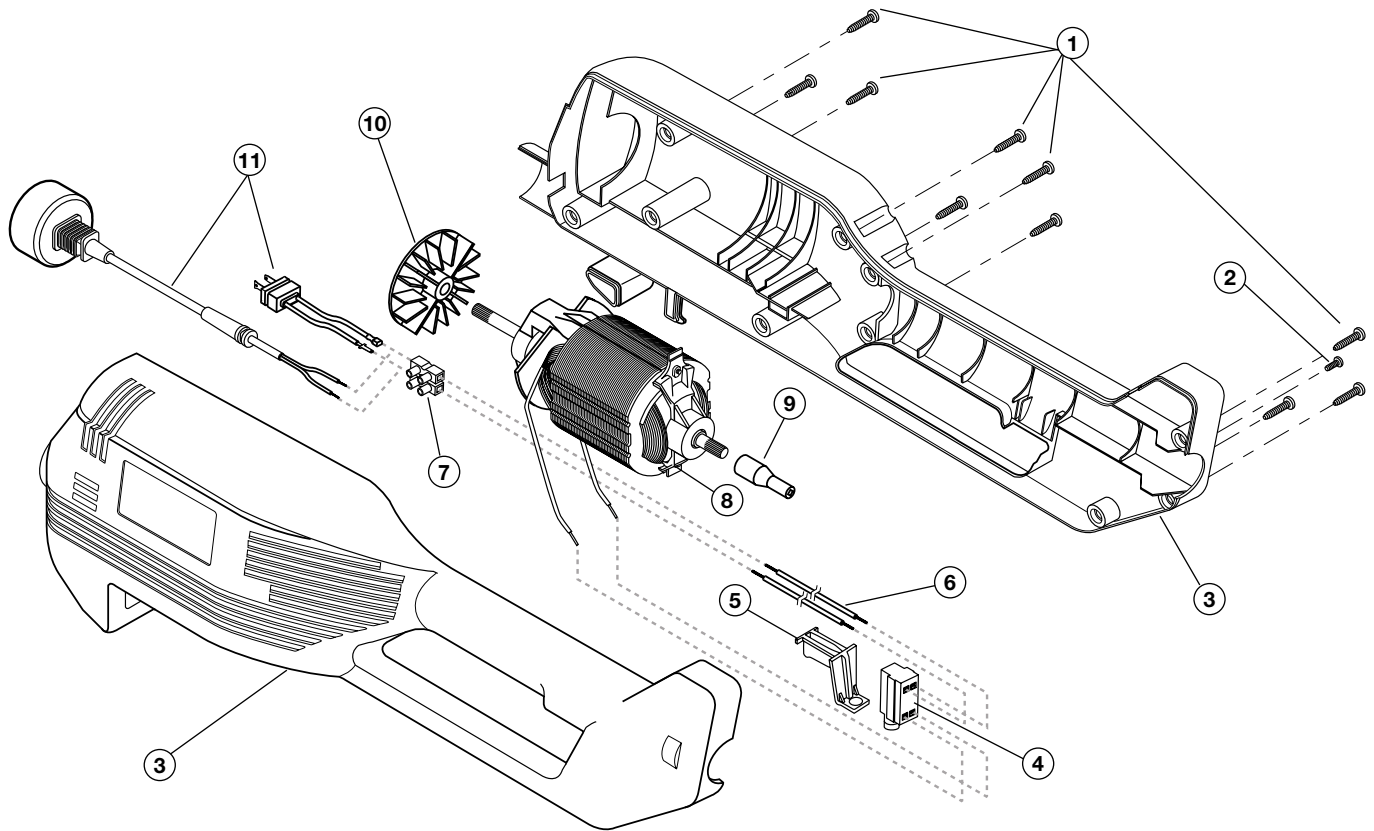

MOTOR AND HOUSING PARTS—MODEL 105r 120 VOLT ELECTRIC TRIMMER

(Serial Number 512000001 – 707000000)
(Serial Number 707000001 and greater)

Item	Part No.	Description
1	180300	Screw, Housing Set (Qty. 11)
2	145569	Anti-Rotation Screw
3	180558	Motor Housing Assembly (Serial Number 512000001 – 707000000)
3	181859	Motor Housing Assembly (Serial Number 707000001 and greater)
4	180150	Switch
5	180151	Trigger
6	180559	Lead Wires
7	180305	Terminal Block
8	180153	Motor Assembly (includes 9 & 10)
9	180152	Driver
10	180155	Cooling Fan
11	180156	Power Cord Assembly (Serial Number 512000001 – 707000000)
11	181645	Recessed Plug Assembly (Serial Number 707000001 and greater)